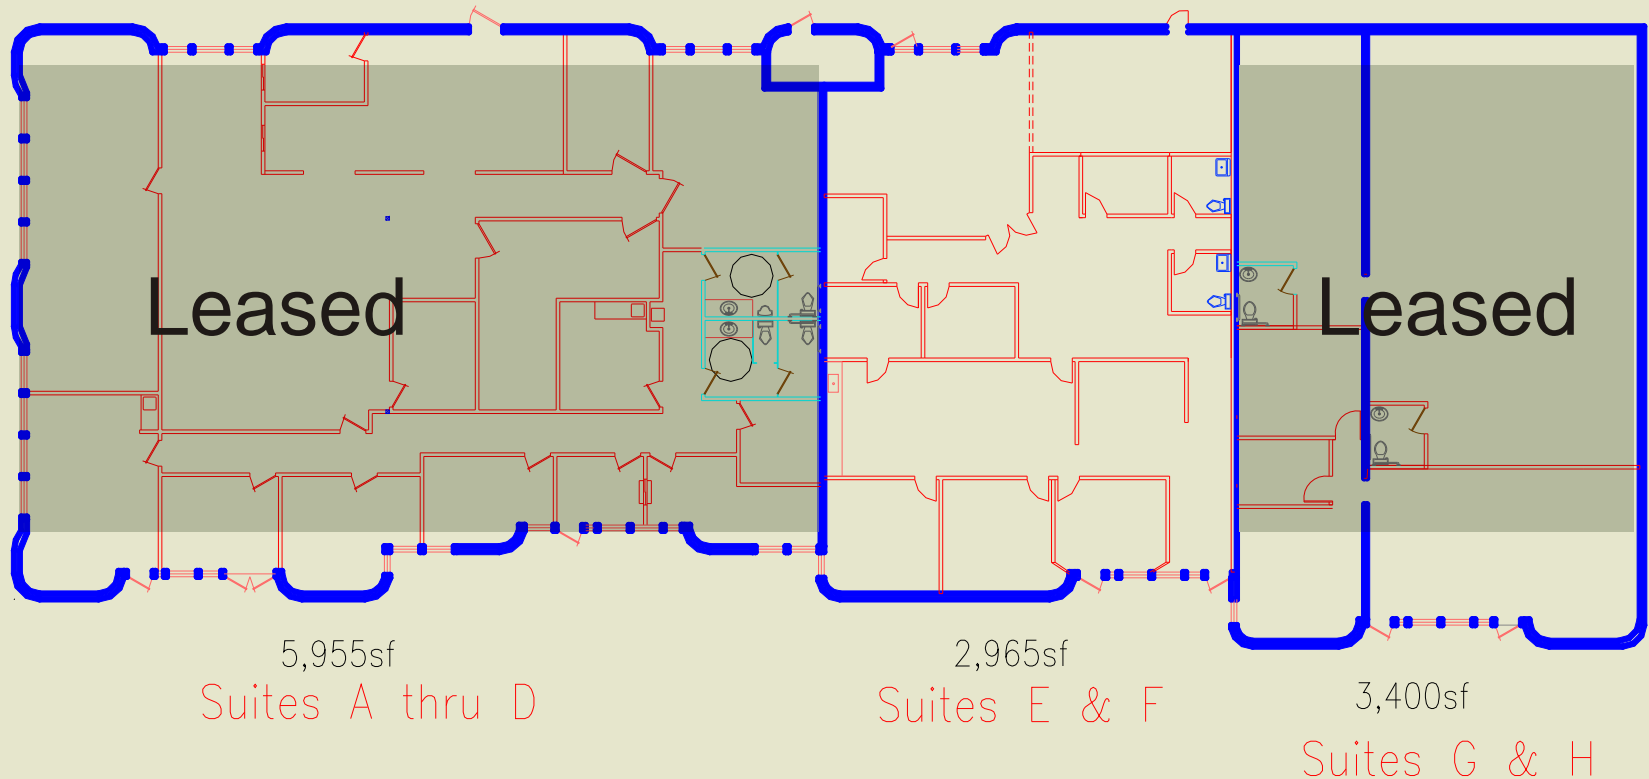

Office - Flex Space for Lease

Herb Liverett Companies, Inc.
1817 Maryal Drive, Suite 300
Sacramento, CA 95864
916.485.5575 / 916.485.6788 FAX
www.callherb.com

5,955sf
Suites A thru D

2,965sf
Suites E & F

3,400sf
Suites G & H

2425 Alhambra Blvd.
2,965 sq ft

Contact:
Herb Liverett 916.869.8017
Susan Slayton 916.397.9806
Jim Holmes 916.952.5298

The above information while not guaranteed, has been secured from sources we deem reliable. However, no warranty or representation, express or implied, is made as to the accuracy of the information contained herein. All information should be verified by the recipient prior to purchase or execution of legal documents.