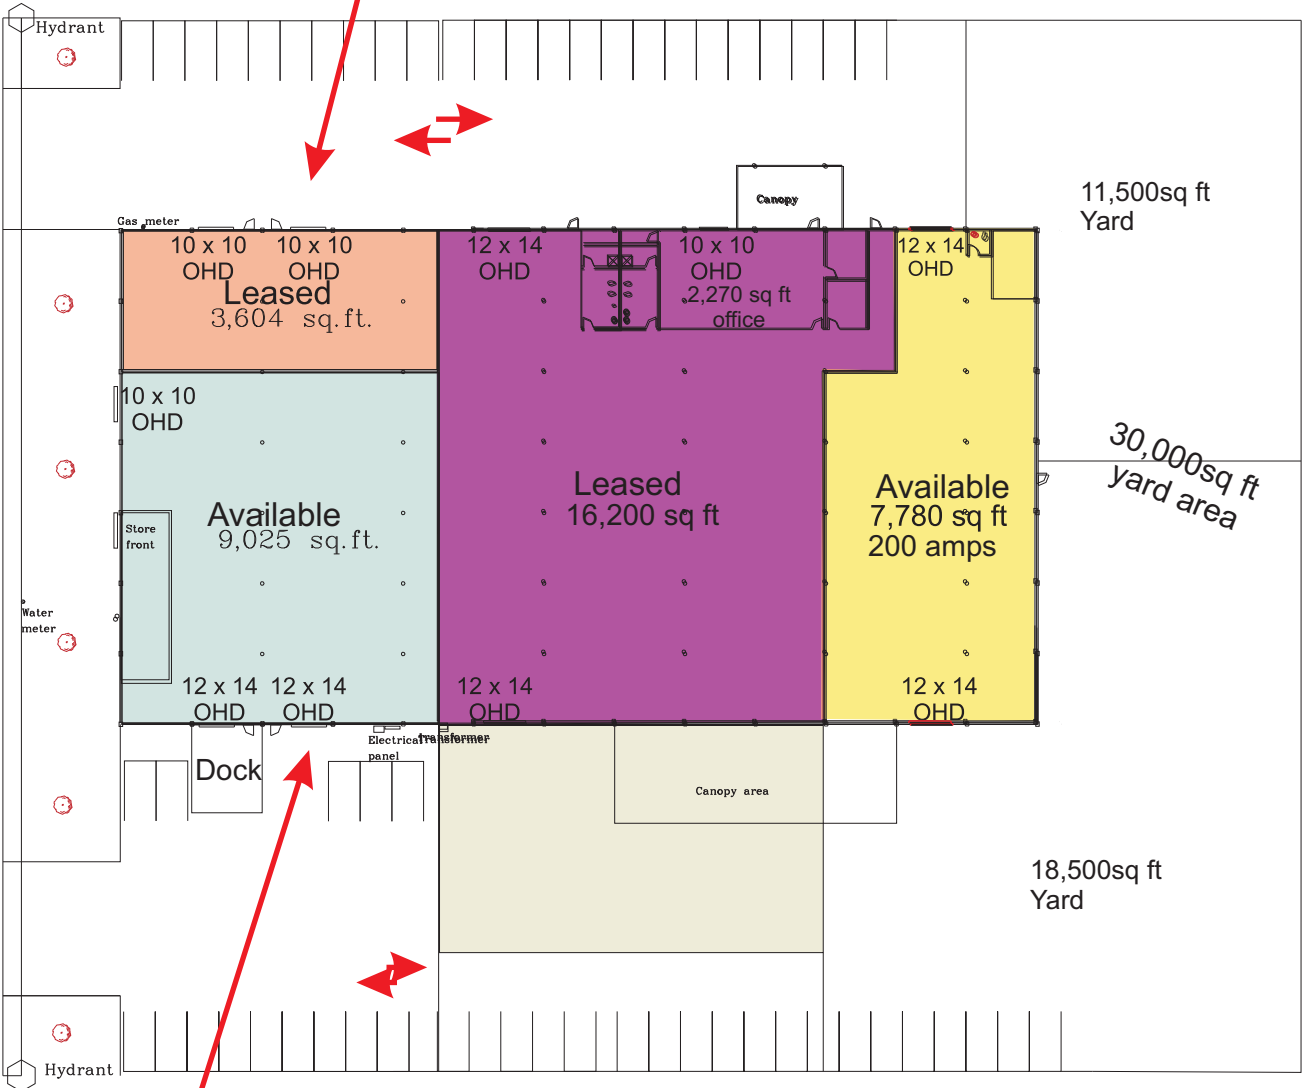

This space is available
3,604 SF

88th Street Frontage

5701 88th Street

This space is available
9,025 SF