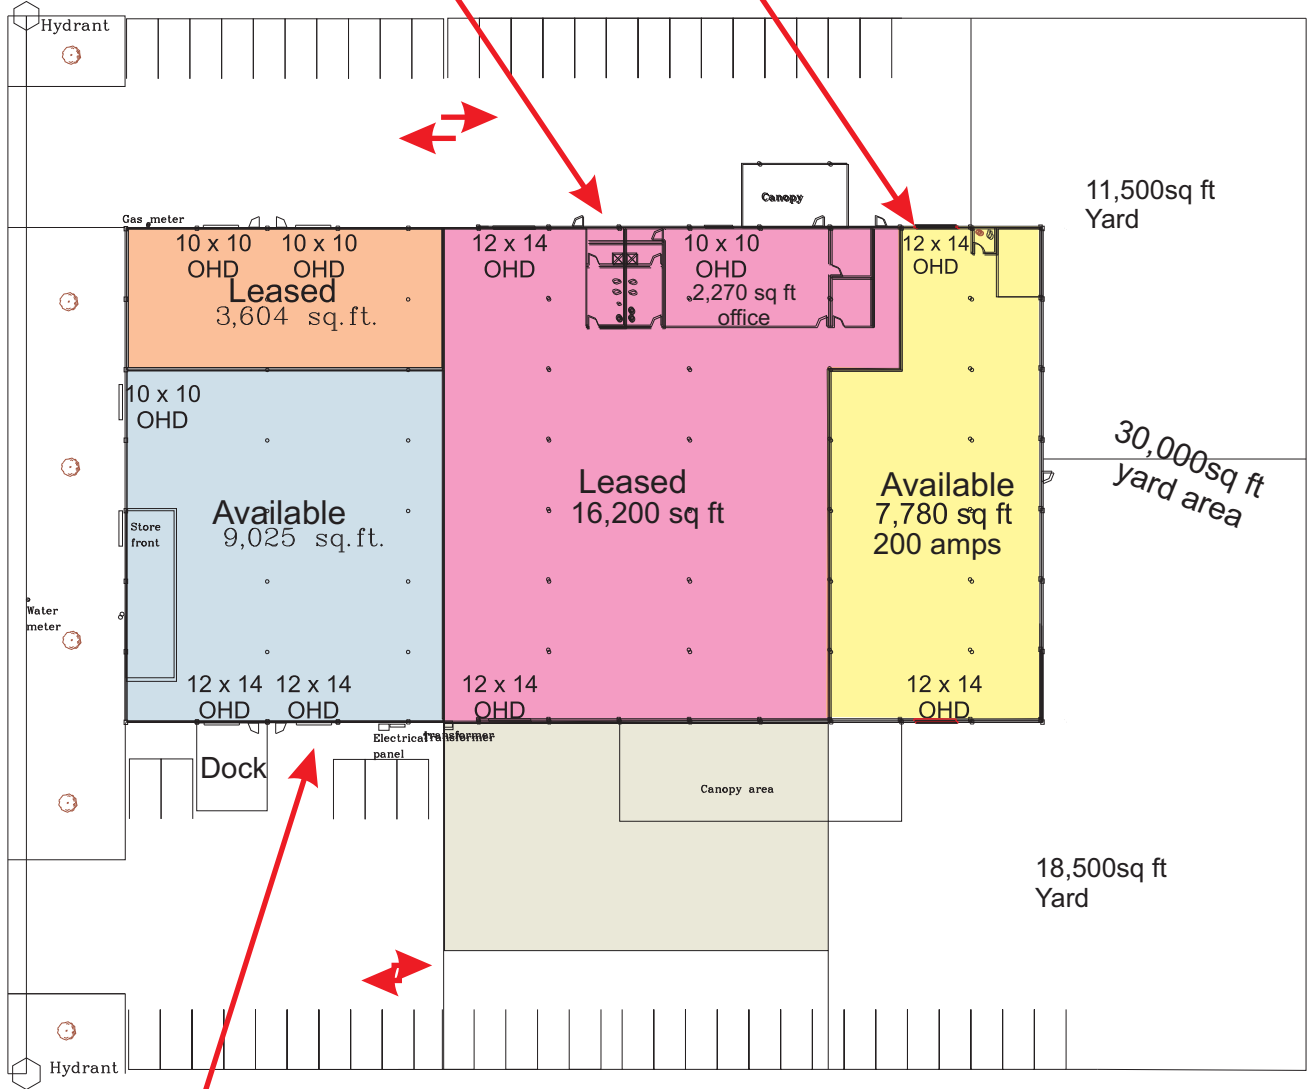

88th Street Frontage

5701 88th Street

This space is available  
16,200 SF

This space is available  
7,780 SF

11,500sq ft  
Yard

30,000sq ft  
yard area

18,500sq ft  
Yard

This space is available  
9,025 SF