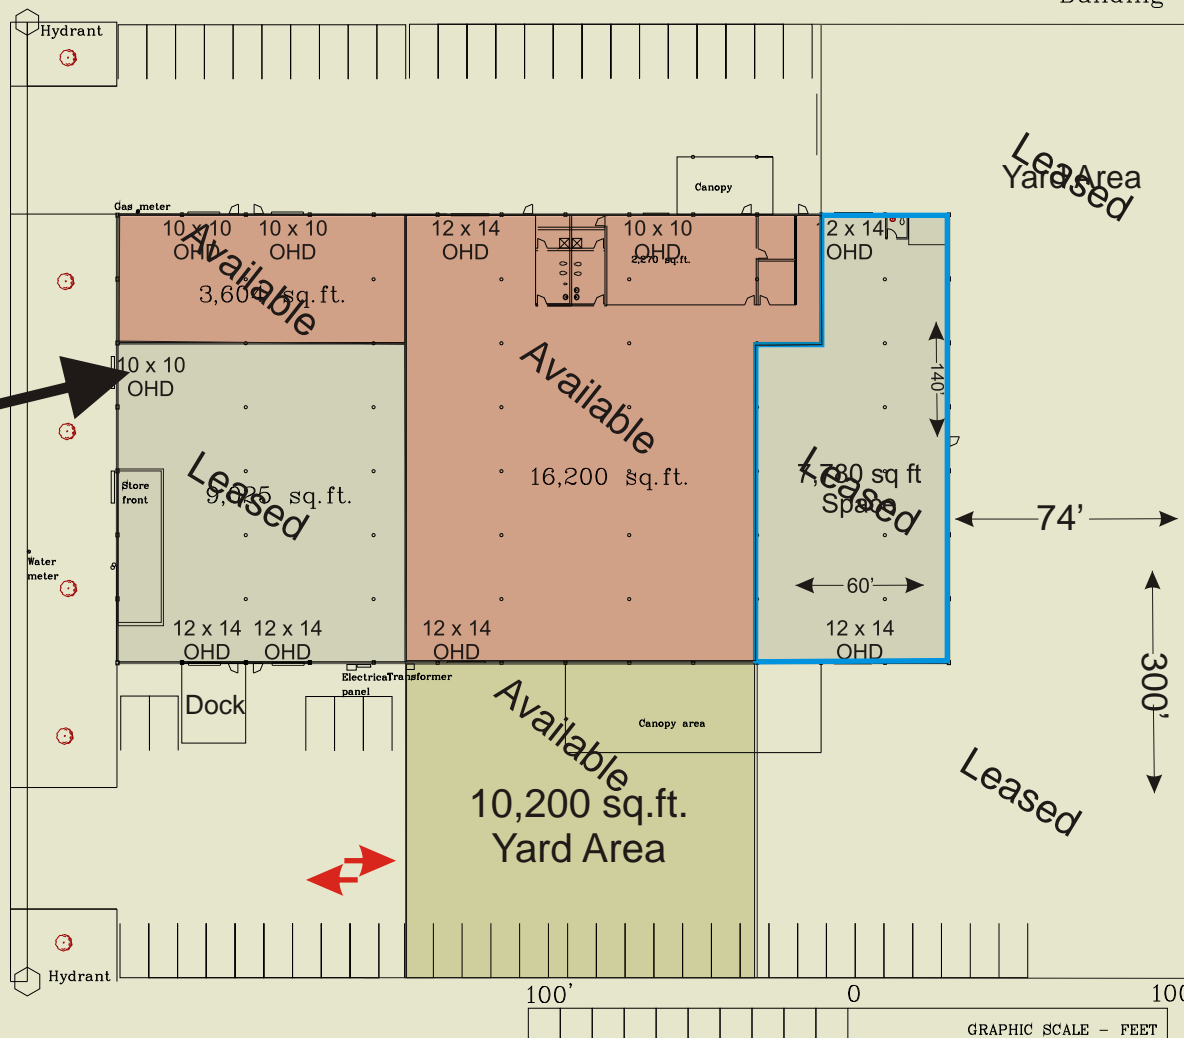

5701 88th Street

36,419 sq.ft.

Building

19,804 sq.ft.
Warehouse

2,200 sq.ft.
Office

10,200 sq.ft.
Yard Area

88th Street

Herb Liverett Companies, Inc.
916.485.5575, x111 / 916.485.6788 FAX
liverettco@sbcglobal.net