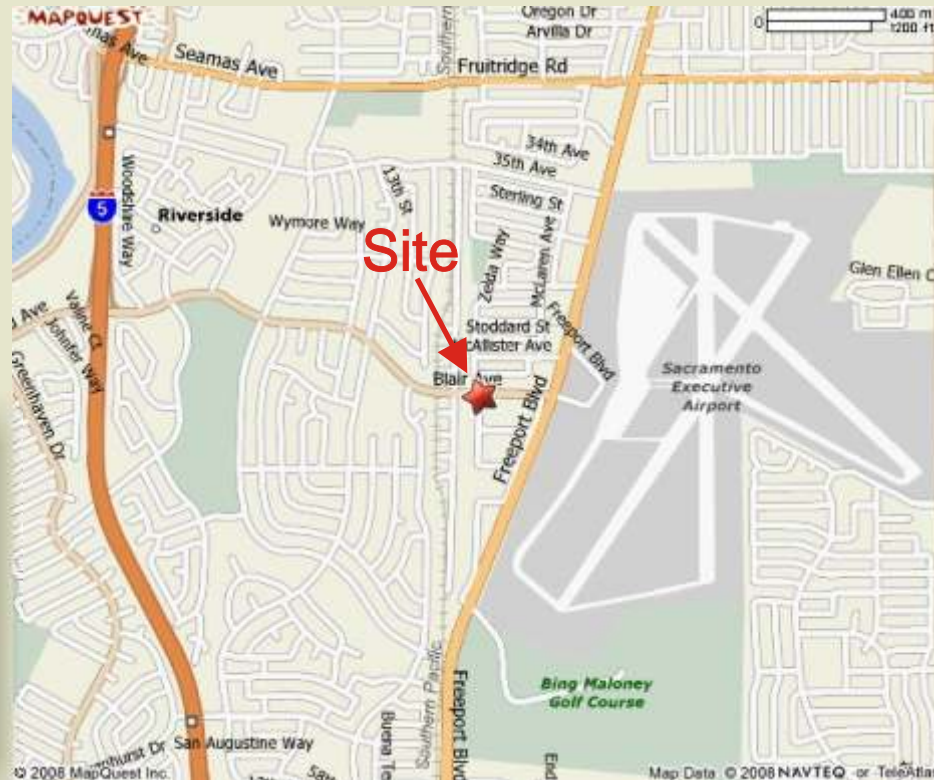

2,400 and 2,715 sq ft
of Space Available

2,035 sq ft Showroom

With 680 sq ft Warehouse Area

Excellent Executive Airport
Area Location

43rd Avenue - Blair Frontage

Contact:

Herb Liverett 916.869.8017

Susan Slayton 916.397.9806

For Lease

Light Industrial - Near Executive Airport

2,400 and 2,715 sq ft
of Space Available

2,175 sq ft Space:
- 680 sq ft Warehouse
- 2,035 sq ft Showroom

Excellent Executive Airport
Area Location

Herb Liverett Companies, Inc.
1817 Maryal Drive, Suite 300
Sacramento, CA 95864
916.485.5575 / 916.485.6788 FAX
www.callherb.com