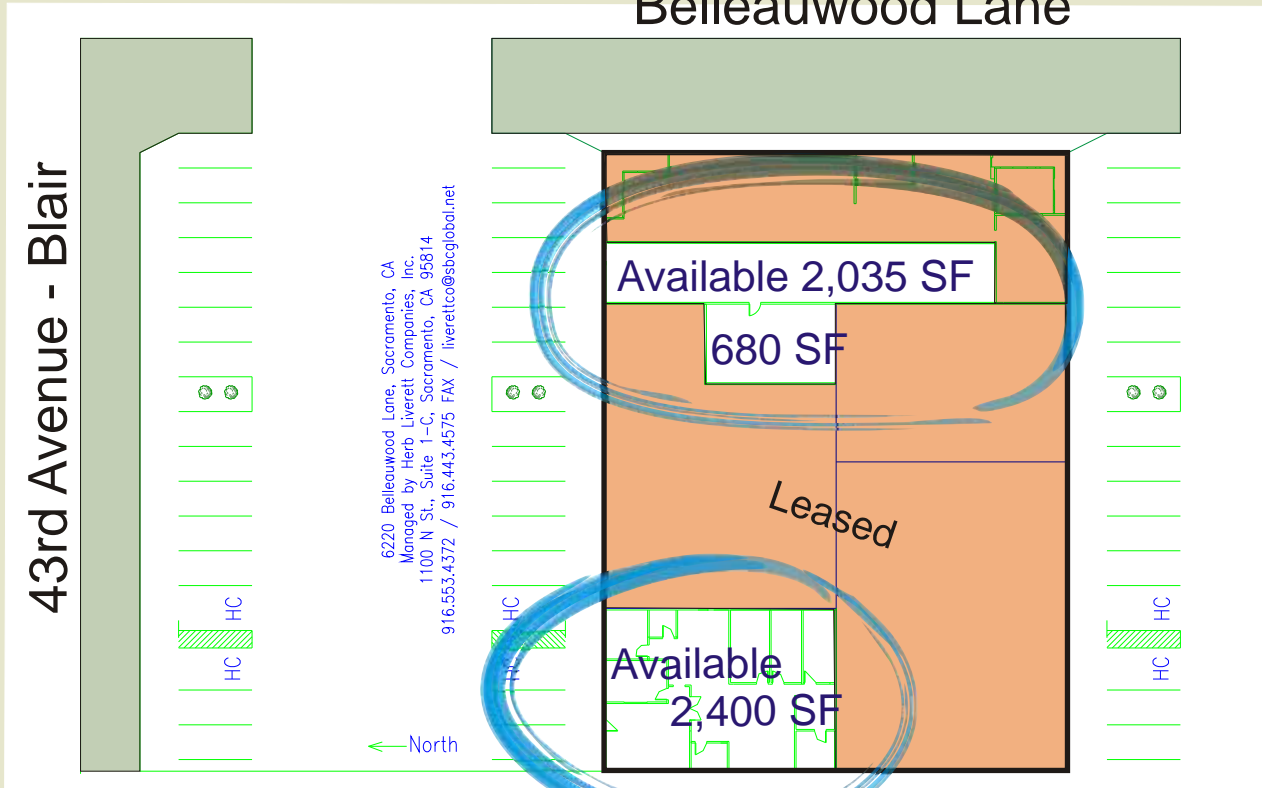

Herb Liverett Companies, Inc.
1817 Maryal Drive, Suite 300
Sacramento, CA 95864
916.485.5575 / 916.485.6788 FAX
www.callherb.com

For Lease
Light Industrial - Near Executive Airport
Belleauwood Lane

Large Nice
Office Area

Available

Contact:
Herb Liverett 916.869.8017
Susan Slayton 916.397.9806
Jim Holmes 916.952.5298

6220 Belleauwood Lane
Sacramento, CA

The above information while not guaranteed, has been secured from sources we deem reliable. However, no warranty or representation, express or implied, is made as to the accuracy of the information contained herein. All information should be verified by the recipient prior to purchase or execution of legal documents.